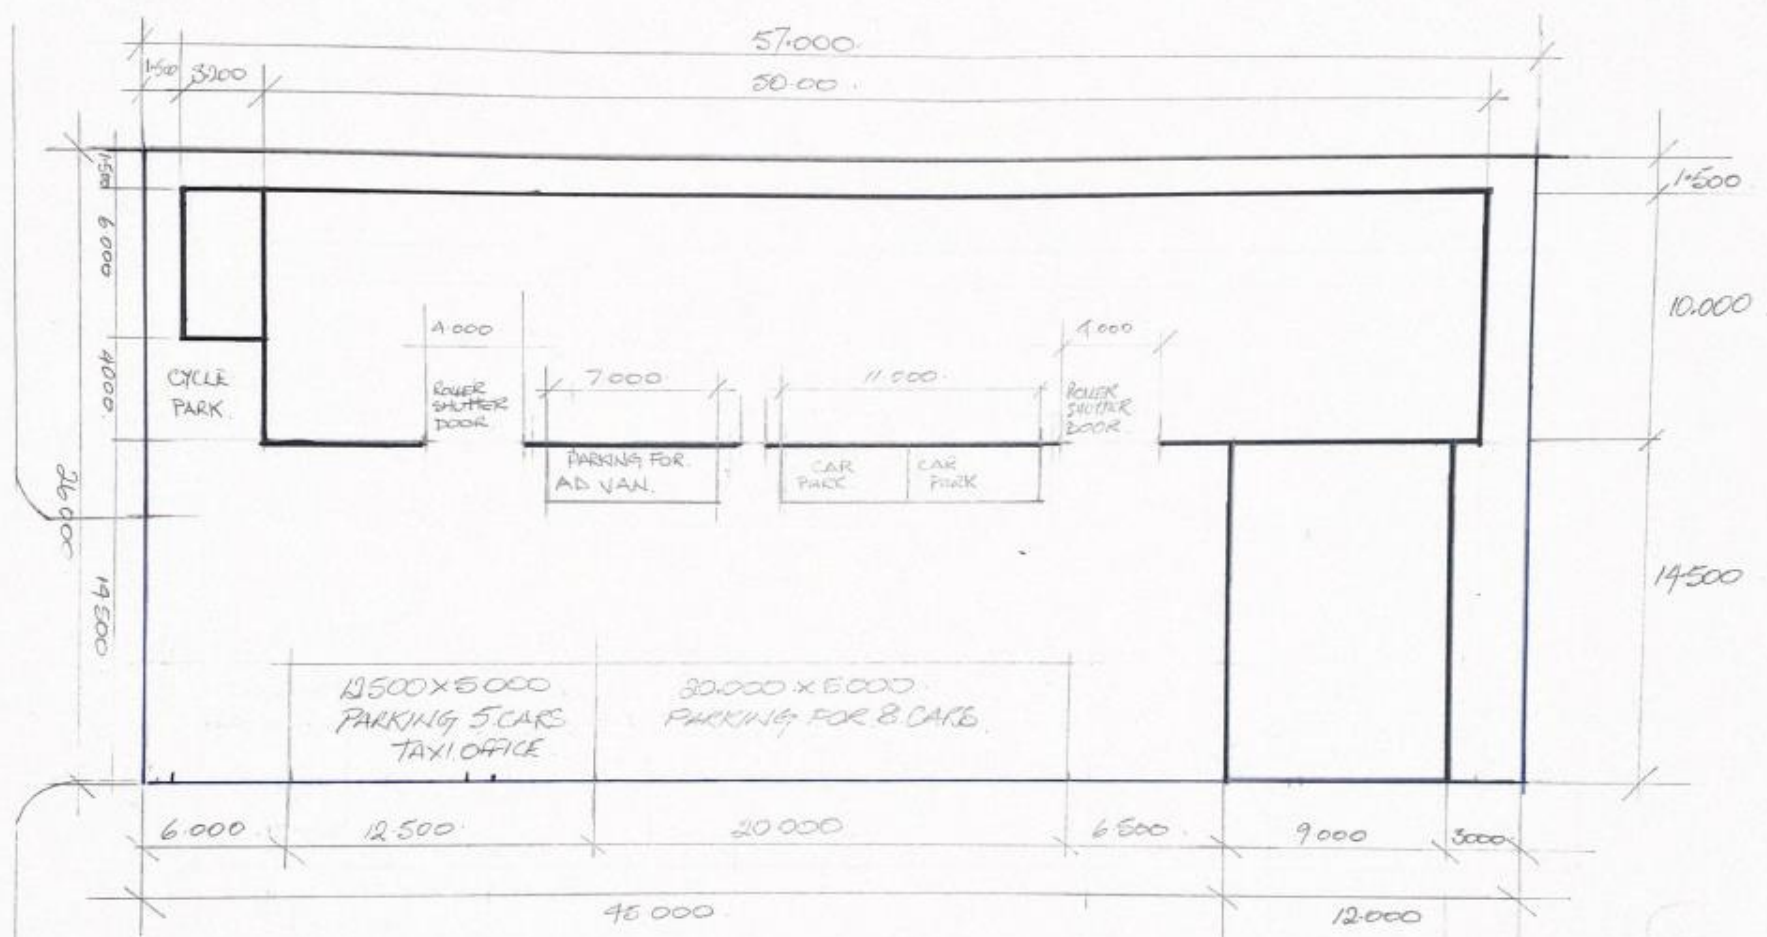

Area Planning Sub-Committee

20/00892/FUL

Unit 1 The Joinery Works Heritage Park Outgang Lane
Osbaldwick

Unit 1, Heritage Park, Outgang Lane, Osbaldwick, York, YO19 5UP

Map area bounded by: 463858,451977 464000,452119. Produced on 04 September 2020 from the OS National Geographic Database. Reproduction in whole or part is prohibited without the prior permission of Ordnance Survey. © Crown copyright 2020. Supplied by UKPlanningMaps.com a licensed OS partner (100054135). Unique plan reference: p2bul/502983/681918

OUTGOING LANE

SITE PLAN.-SHOWING PROPOSED PARKING LAYOUT
SCALE 1/200.

Application site and access

Outgang Lane
looking north

Part of building
subject of change of
use