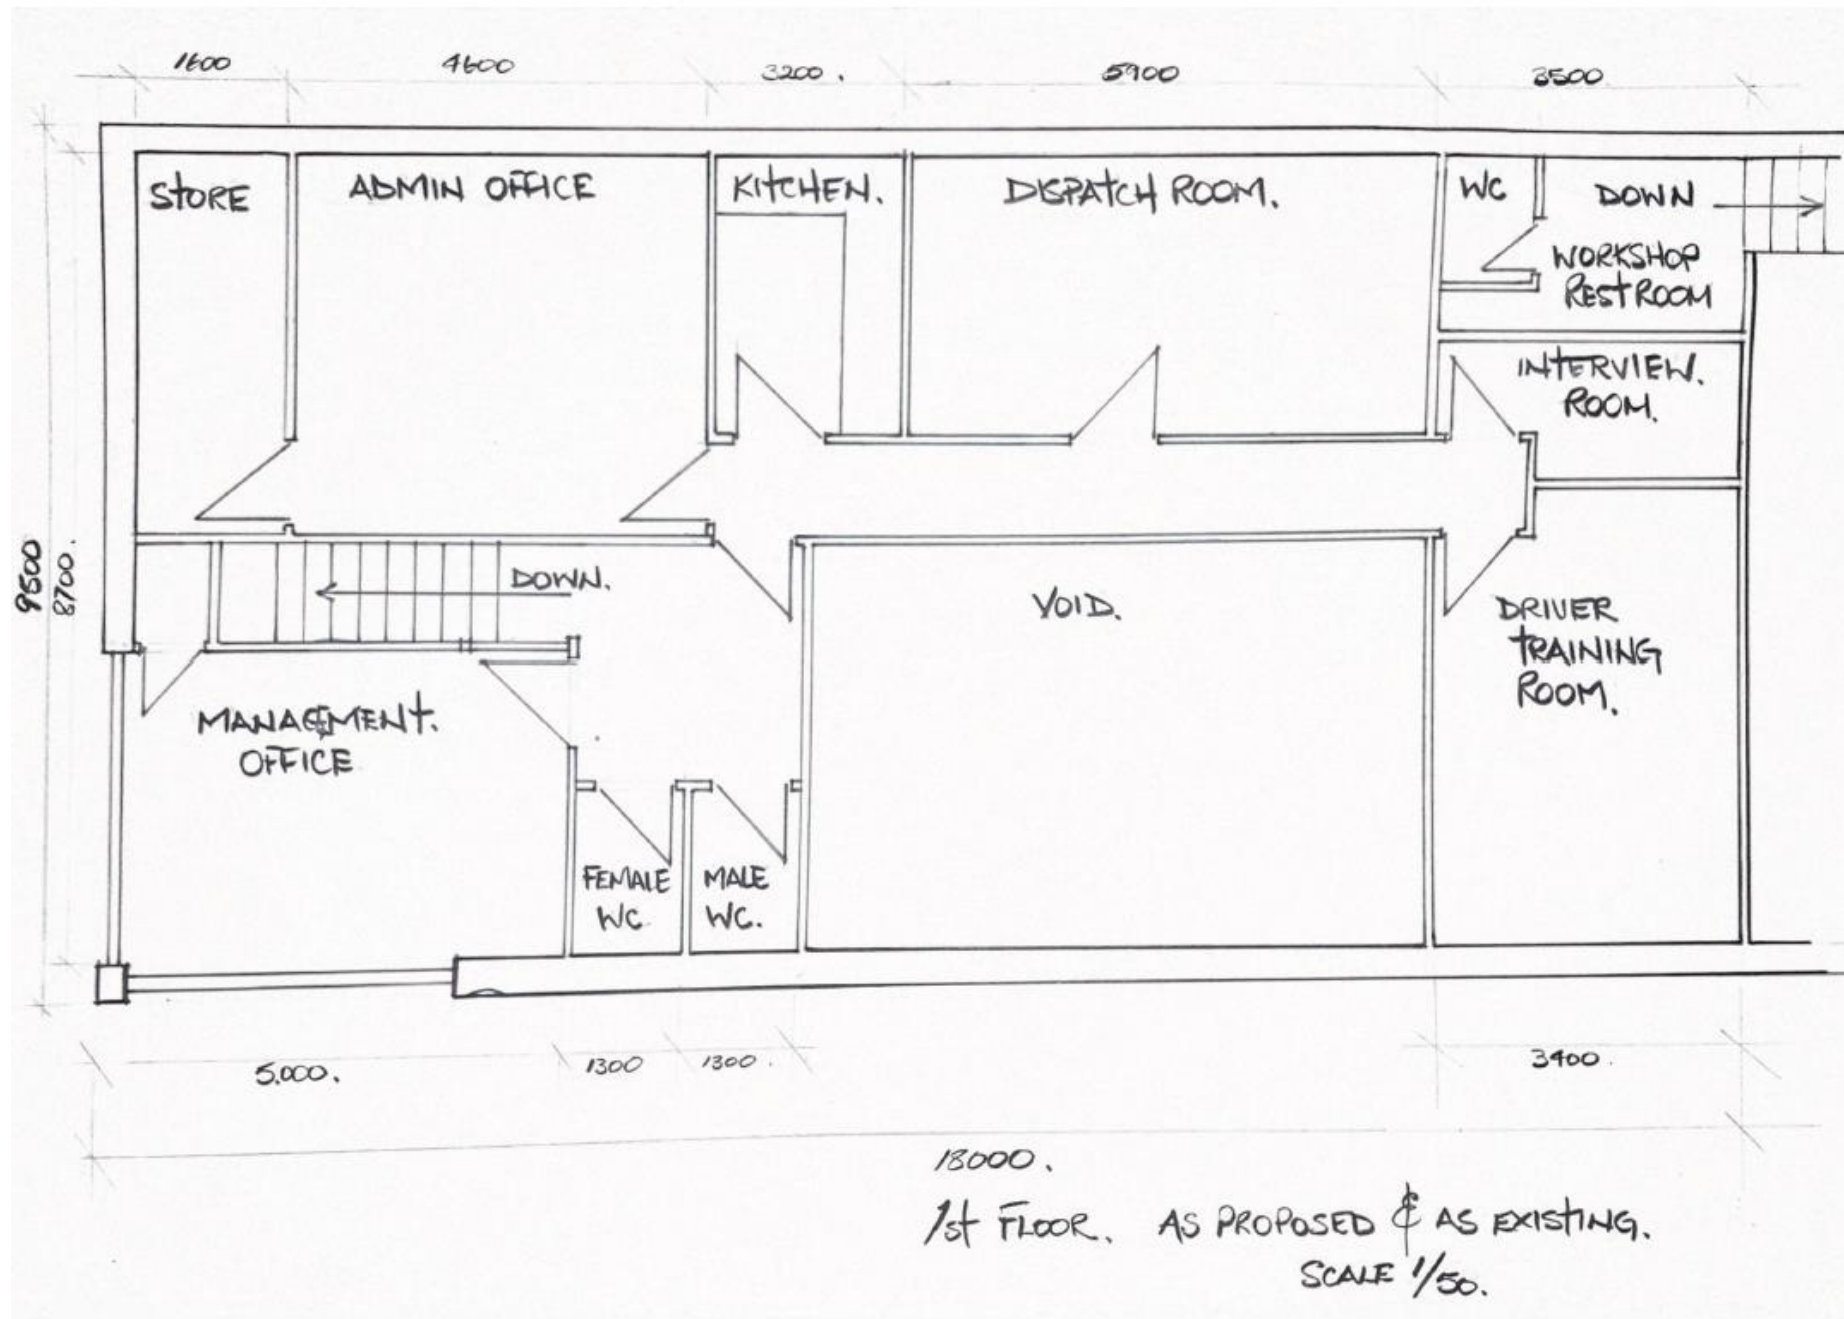

Area Planning Sub-Committee

20/00892/FUL

Unit 1 The Joinery Works Heritage Park Outgang Lane
Osbaldwick

Unit 1, Heritage Park, Outgang Lane, Osbaldwick, York, YO19 5UP

Map area bounded by: 463858,451977 464000,452119. Produced on 04 September 2020 from the OS National Geographic Database. Reproduction in whole or part is prohibited without the prior permission of Ordnance Survey. © Crown copyright 2020. Supplied by UKPlanningMaps.com a licensed OS partner (100054135). Unique plan reference: p2bul/502983/681918

OUTGOING LANE

SITE PLAN.-SHOWING PROPOSED PARKING LAYOUT
SCALE 1/200.

Application site and access

Outgang Lane
looking north

Part of building
subject of change of
use